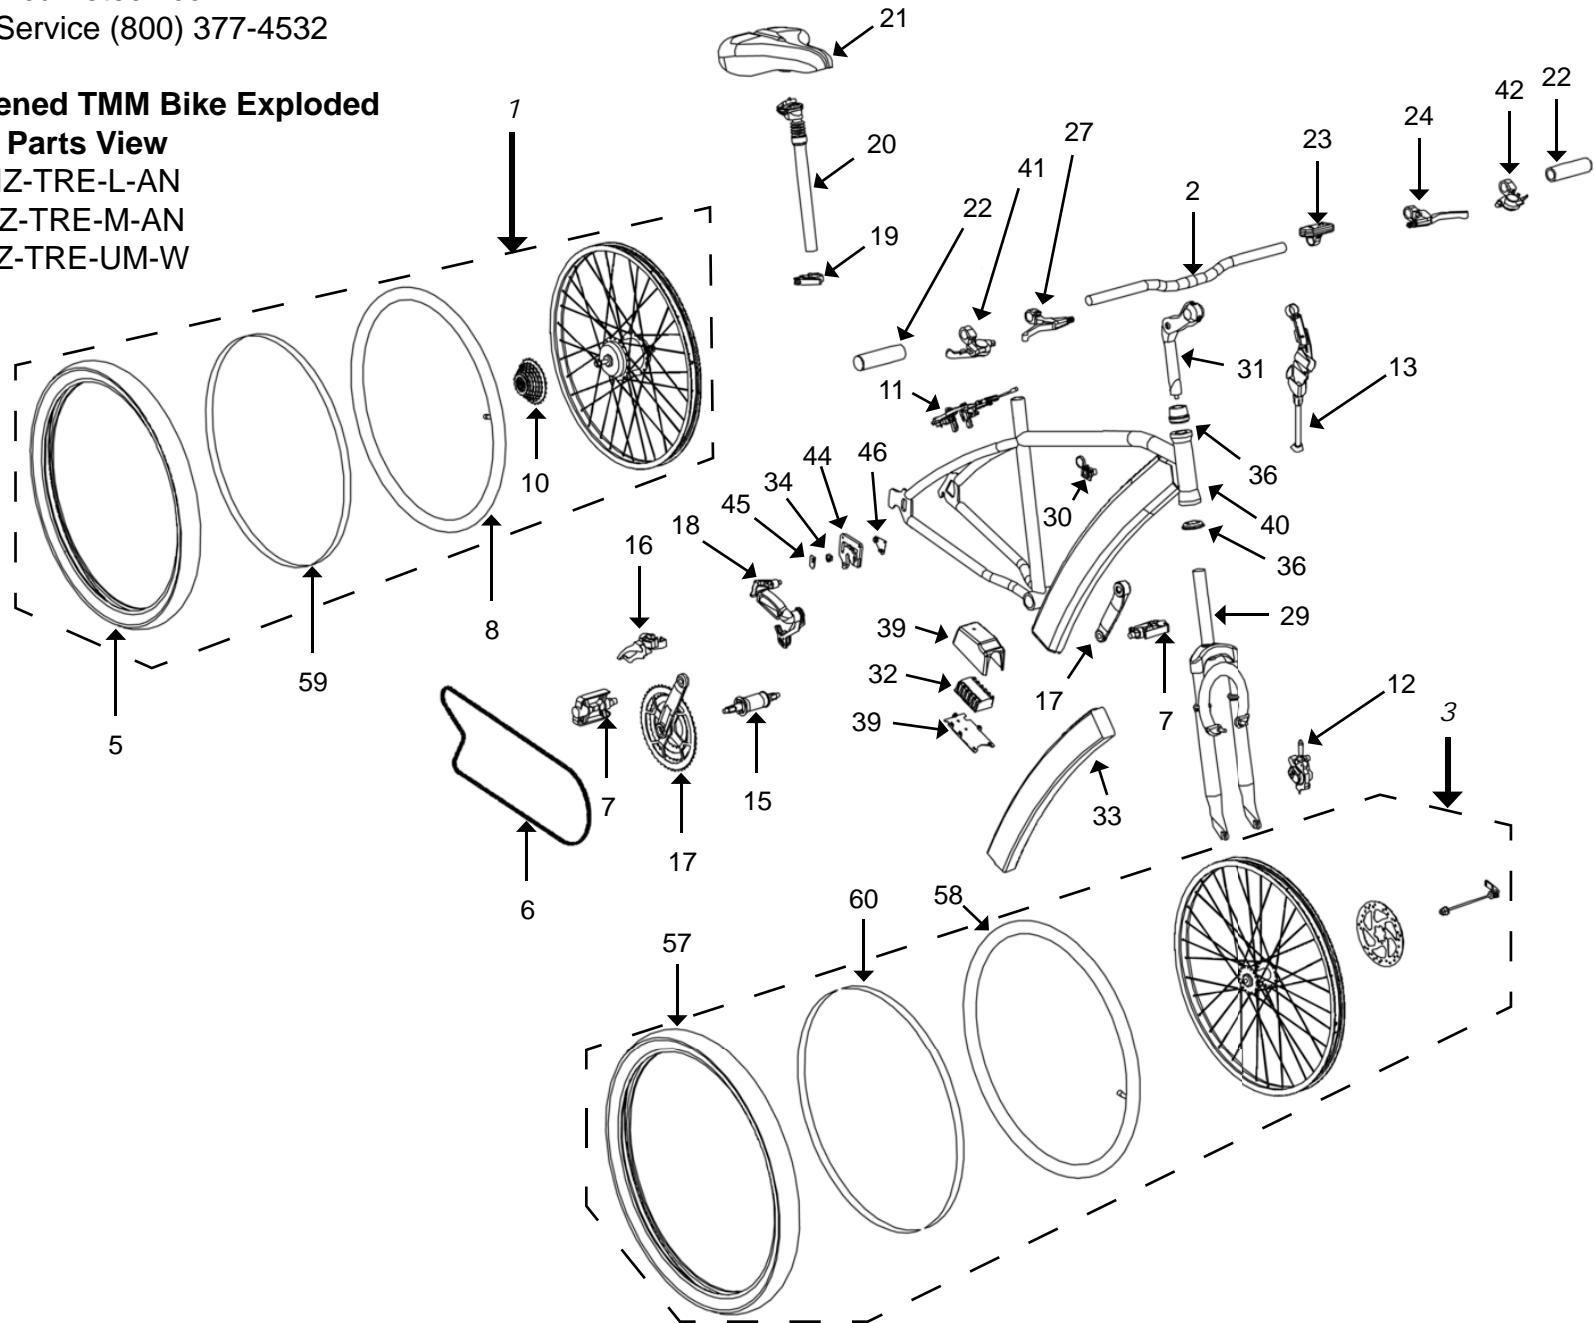

Trailz Enlightened TMM Bike Exploded

Parts View
IZ-TRE-L-AN
IZ-TRE-M-AN
IZ-TRE-UM-W

Diagram #	Description	Part #
1	Rear Wheel Assembly (26" w/ Hub Motor) (232mm & 236mm spokes)	WH-26R-006
2	Handlebar (25.4mm bar clamp diameter, 630mm wide x 60mm rise x 10 degree)	HB-MTBAL156
3	Front Wheel Assembly (26") (262mm and 260mm spokes)	WH-26F-006
4	n/a	n/a
5	Tire - 26" x 1.9"	TT-26-004
6	Chain (3/32" - 120 links)	CN-Z82-120L
7	Pedals (9/16")	PD-VP-611
8	Tube - 26" x 1.5-1.75" w/ Schrader Valve	TT-CB06-2
9	n/a	n/a
10	Freewheel (Pedal) (8 speed, 13-32T)	FW-1332T-001
11	Brake - linear pull	BR-TX218-001
12	Brake - disc brake caliper	BP-2407-1
13	Kickstand	AB-UC06-1
14	n/a	n/a
15	Bottom Bracket (68mm x 126mm, English thread)	BB-VPBC73-002
16	Derailleur - Front (31.8mm, top pull)	FD-30-001
17	Crankset (170mm, 48/38/28, square taper)	FC-FM2341-001
18	Derailleur - Rear (8 speed)	BP-517-3
19	Seat Post QR	QR-327Q-001
20	Seat Post (27.2mm x 350mm)	SP-SP886-002
21	Seat - Mens	SE-VL6071-001
	Seat - Womens	SE-VL6072-001
22	Grips (replacement grips are black/grey and may not be the exact model as originally spec'ed on the bike)	GR-VLG428D2-001
23	Meter Box	WR-BG-320
24	Brake Lever - Left w/ Inhibitor - (1400mm wire)	BL-EL340-L02
25	Reflector - Front (not shown)	AS-460
26	Reflector - Rear (not shown)	AS-960
27	Brake Lever - Right	BL-EL340-R01
28	n/a	n/a
29	Fork (1-1/8" Threaded)	FK-NEX4100-728
30	Charger Port	WR-DME240HLA
31	Stem (1-1/8" Quill)	ST-MQ527-001
32	Controller	CT-2412-320
33	Battery Pack (Li-Ion 24V10A)	BA-PK24-320
34	TMM Sensor	WR-TMM-322